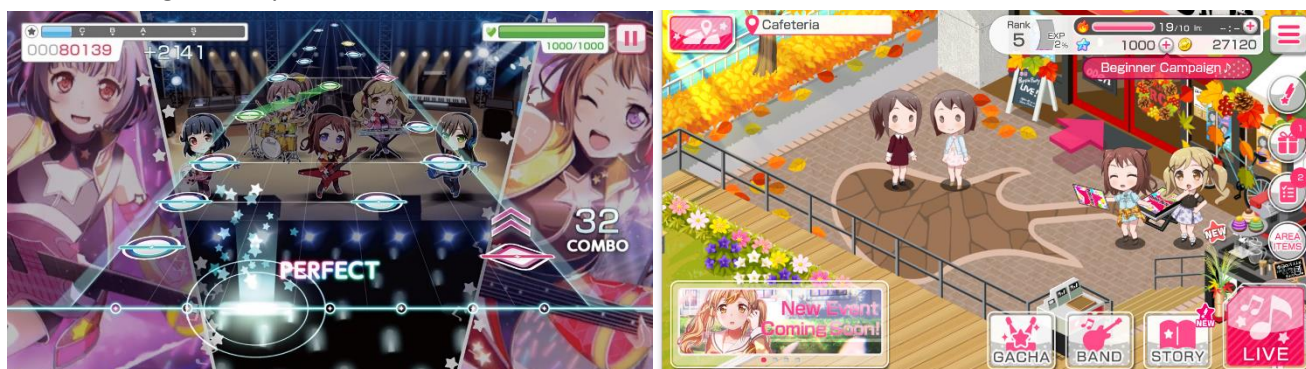

FOR IMMEDIATE RELEASE

ENGLISH VERSION OF MOBILE GAME “BAN G DREAM! GIRLS BAND PARTY!” SCHEDULED FOR SPRING 2018 WORLDWIDE* RELEASE ON iOS & ANDROID

Pre-registration begins on the official website today.

Singapore (February 01, 2018) – Top grossing Japanese mobile game “BanG Dream! Girls Band Party!”, co-developed between Craft Egg Inc. and Bushiroad Inc., will be releasing its English version in Spring 2018 worldwide* for both iOS and Android. The game has been awarded “App Store Best of 2017 – Top Game Ranking”, and “Google Play Best of 2017 – Grand Prize for Players’ Choice Game and Attractive Game” in Japan, and has been highly anticipated by the global audience. Pre-registration for the English version begins today on the website.

With simple controls, “BanG Dream! Girls Band Party!” is an exciting rhythm game that is easy to pick up. As well as having many original songs to play, fans of Japanese animation will be delighted to find many covered versions of popular anime songs such as “Silhouette”, “Butter-Fly”, “Guren no Yumiya”, and “Soul’s Refrain”. One unique function of the game is the completion of songs together with a maximum of 5 players through the “Multi Live”.

The original animation revolves around the protagonist Kasumi Toyama and the exciting journey she embarks on when she forms a band named “Poppin’Party” with four of her friends.

Don’t miss the animation and catch "BanG Dream!" on the following platforms: